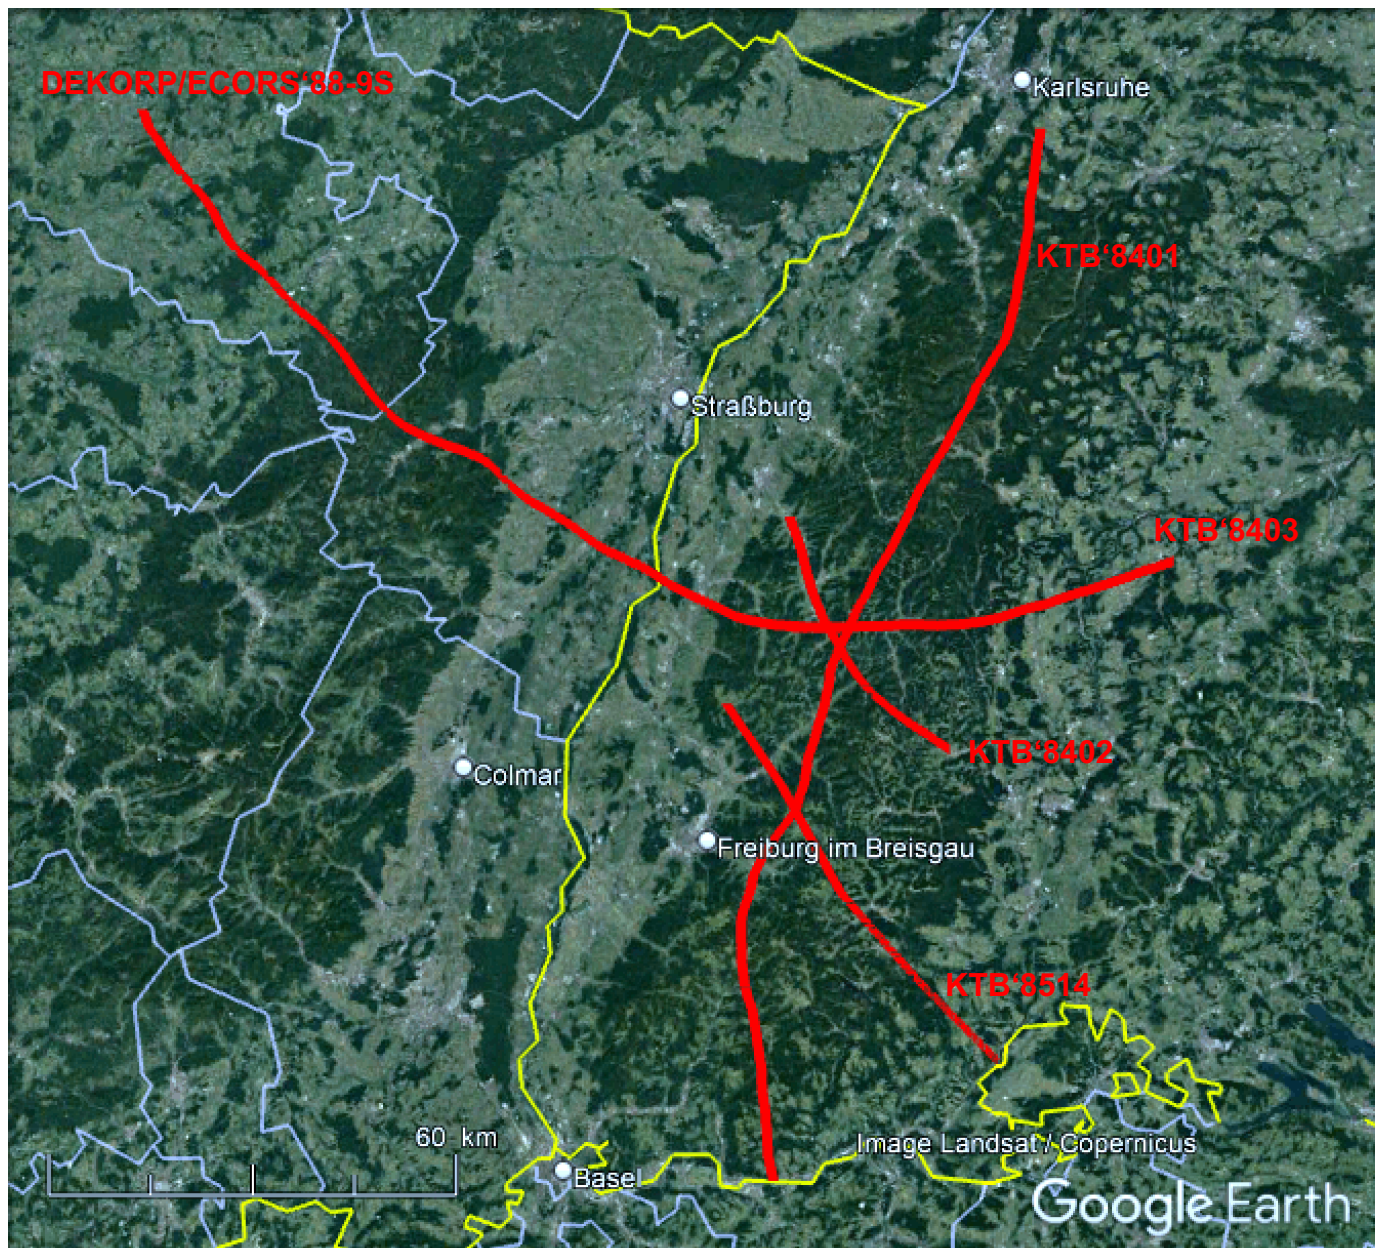

Location map KTB/DEKORP Black Forest

GoogleEarth-based location map showing position and naming of the different KTB'84/'85 and DEKORP'88 profiles in the Black Forest region (Southwest Germany). The crossing area of the three KTB'84 lines (Haslach triangle) is around Latitude 48.27 N, Longitude 8.10 E. For map scale see bottom left.